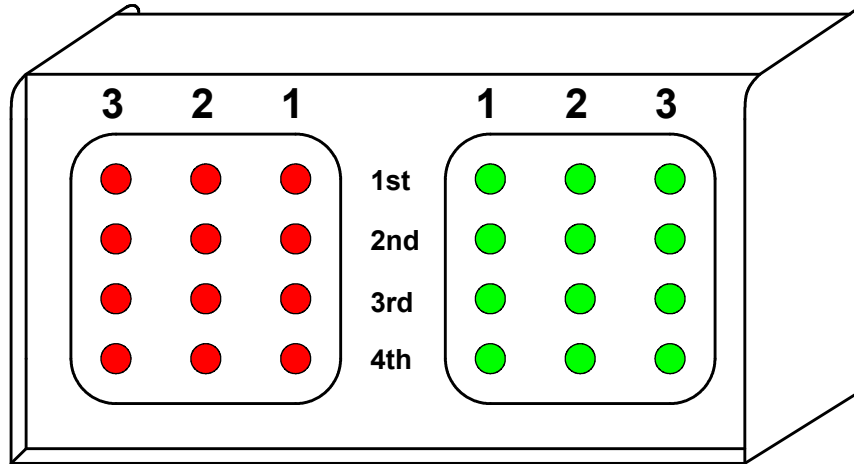

FREE METHODIST QUIZBOX

7/1/2018

Tells 1st, 2nd, 3rd and 4th place out of 6 quizzers

Quizbox Operation: The quizbox will indicate who responded first by turning their first place light on and sounding a tone. When other quizzers respond, their lights will come on in 2nd, 3rd or 4th place as appropriate. The lights will stay on until the box is manually reset, or until all quizzers are seated (automatic reset).

Team Size: The quizbox is set up for 2 teams of 3. The left team is numbered 3 - 2 - 1 (red) and the right is 1 - 2 - 3 (green). If fewer than 6 are quizzing, simply unplug the unused seatpads.

Quizzer Switches: Free Methodist churches use seatpads with this quizbox, but handpads and pendant switches will also work. Contact Quiz Equipment LLC if these are needed.

Accuracy: The software loop time to look for a quizzer responding is 2 millionths of a second; however, after a quizzer jumps or sits back down, the quizbox requires up to 9 microseconds to process the change. Then it becomes accurate to the 2 microseconds again. To get a tie, quizzers would have to jump within 2 microseconds of each other, or both jump during the 9 microsecond window. Ties are possible, but highly unlikely