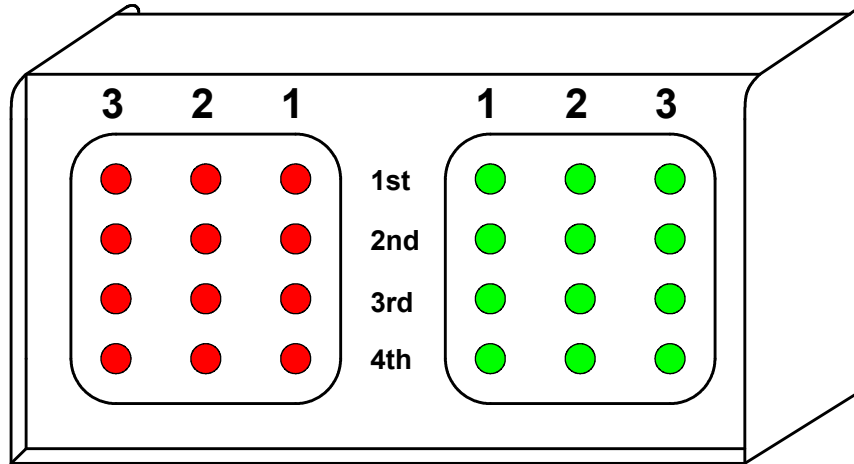

FREE METHODIST QUIZBOX

7/1/2017

Tells 1st, 2nd, 3rd and 4th place out of 6 quizzers

Quizbox Operation: The quizbox will indicate who responded first by turning their first place light on and sounding a tone. When other quizzers respond, their lights will come on in 2nd, 3rd or 4th place as appropriate. The lights will stay on until the box is manually reset, or until all quizzers are seated (automatic reset).

Team Size: The quizbox is set up for 2 teams of 3. The left team is numbered 3 - 2 - 1 (red) and the right is 1 - 2 - 3 (green). If fewer than 6 are quizzing, simply unplug the unused seatpads.

Quizzer Switches: Free Methodist churches use seatpads with this quizbox, but handpads and pendant switches will also work. Contact Quiz Equipment LLC if these are needed.

Accuracy: The software loop time to look for a quizzer responding is 2 millionths of a second; however, after a quizzer jumps or sits back down, the quizbox requires up to 9 microseconds to process the change. Then it becomes accurate to the 2 microseconds again. To get a tie, quizzers would have to jump within 2 microseconds of each other, or both jump during the 9 microsecond window. Ties are possible, but highly unlikely